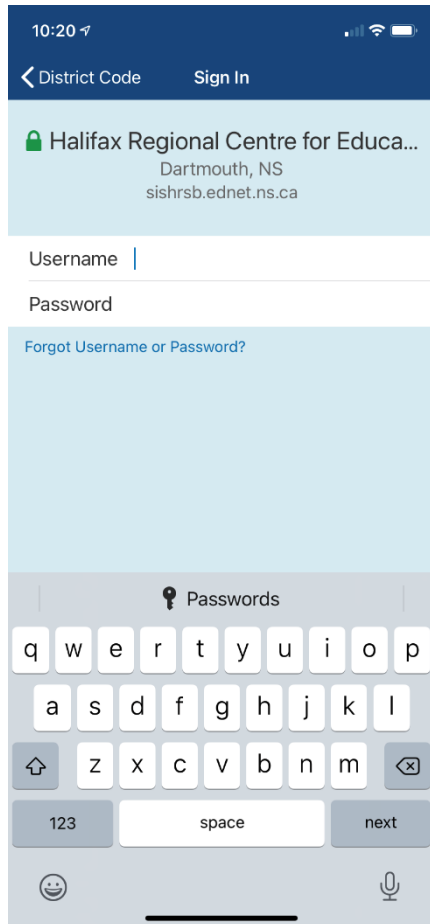

PowerSchool

PowerSchool is a great tool and an easy way to view your schedule.

STEP 1:

WIFI - Use HighSchool Public and the password is keepactive

STEP 2:

Download the PowerSchool app

STEP 3:

Open the PowerSchool app

STEP 4:

Enter the district code

STEP 5:

Login with your username & password

If you forget your username and/or password, click on 'Forgot Username or Password?' to reset.

STEP 6:

Tap on 'Schedule' at the bottom of this screen to see your daily schedule.