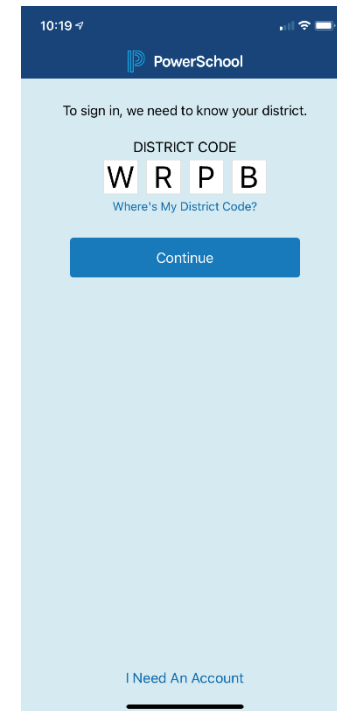

STEP 4:

Enter the district code