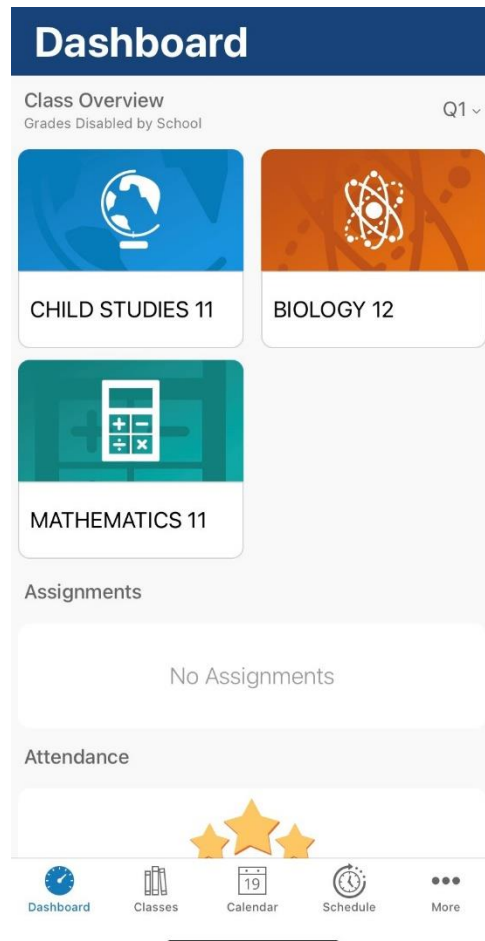

PowerSchool

PowerSchool is a great tool and an easy way to view your schedule.

STEP 1:

WIFI - Use HighSchool Public and the password is keepactive

STEP 2:

Download the PowerSchool app

STEP 3:

Open the PowerSchool app

STEP 4:

Enter the district code

STEP 5:

Login with your username & password

If you forget your username and/or password, click on 'Forgot Username or Password?' to reset.

STEP 6:

Tap on 'Schedule' at the bottom of this screen to see your daily schedule.