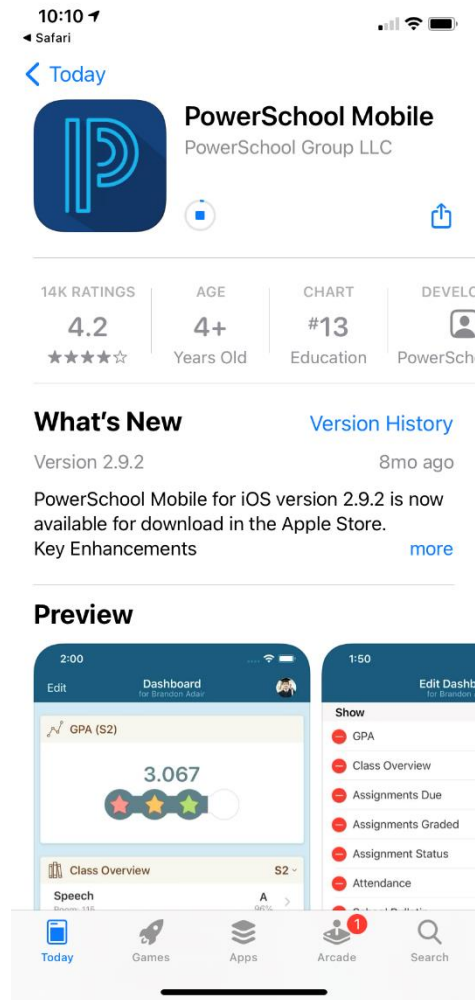

PowerSchool

PowerSchool is a great tool and an easy way to view your schedule.

STEP 1:

WIFI - Use HighSchool Public and the password is keepactive

STEP 2:

Download the PowerSchool app

STEP 3:

Open the PowerSchool app