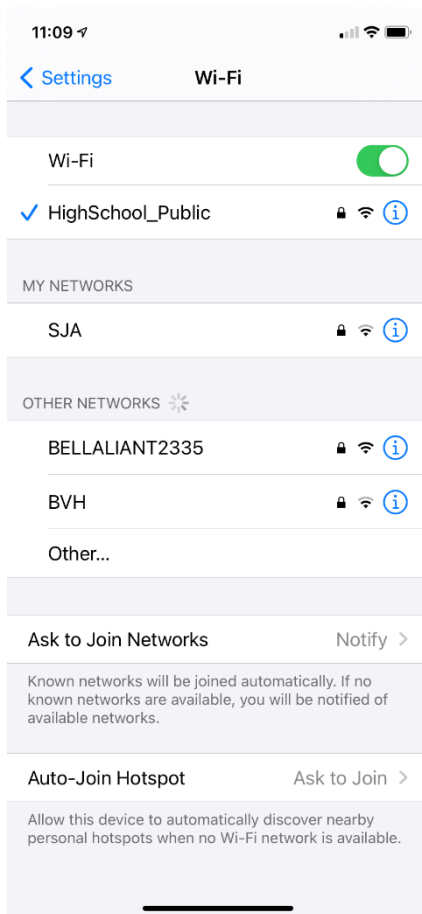

PowerSchool

PowerSchool is a great tool and an easy way to view your schedule.

STEP 1:

WIFI - Use HighSchool Public and the password is keepactive

STEP 2:

Download the PowerSchool app

STEP 3:

Open the PowerSchool app